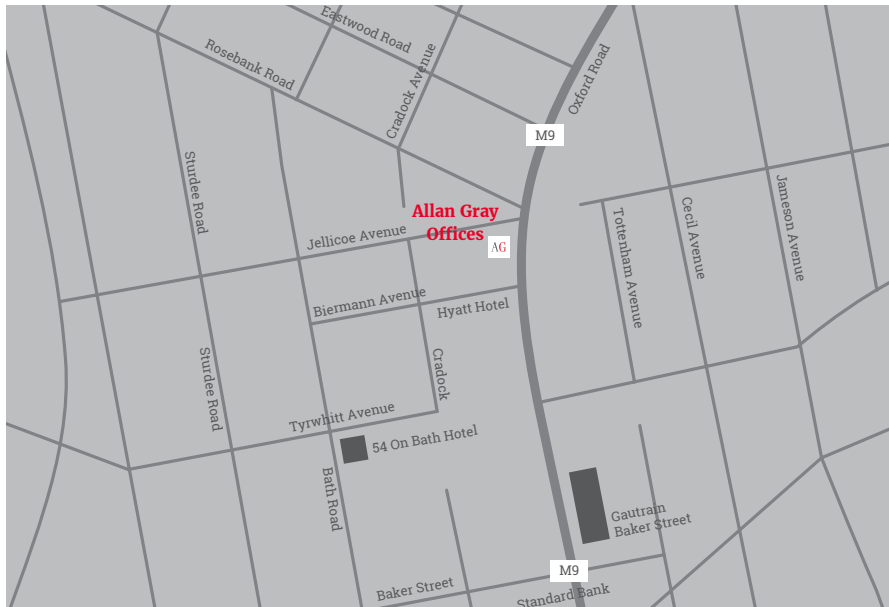

ALLAN GRAY OFFICES JOHANNESBURG

[Click here for directions](#)

Address Oxford Corner,
32A Jellicoe Avenue
Level 1, Rosebank, Johannesburg

GPS E 28° 2' 33.9540"
S 26° 8' 31.8120"

ALLAN GRAY
LONG-TERM INVESTING

Directions from Street/Ground Level:

- Oxford Corner is situated opposite the Hyatt Hotel, within walking distance of the Rosebank Gautrain Station

Directions from OR Tambo International Airport:

- Take the R24 towards Johannesburg
- Take N3 North exit towards Pretoria and merge onto N3 North. Pass Linksfield, Modderfontein and London Roads
- Take the Malboro Drive/M60 offramp
- Turn left into Malboro Drive/M60
- Take M1 South towards Johannesburg
- Travel south on the M1 and pass Grayston Drive/M40 exit
- Take the Corlett Drive exit and turn right into Corlett Drive/M30
- Head west on Corlett Drive/M30 (pass Melrose Arch on your left, Wanderers Stadium on your right, Protea Hotel Wanderers on your left)
- At the end of the road turn left into Oxford Road/M9
- At the second traffic light turn right into Jellicoe Avenue. Oxford Corner is the first building on your left
- Once in the parking, follow the 'Visitor's Parking Bays' signs to the Ground Floor. Park in the designated Allan Gray 'Visitor's Parking Bays'
- As you enter the building, Allan Gray is on your left. To open the door, call our reception from the intercom