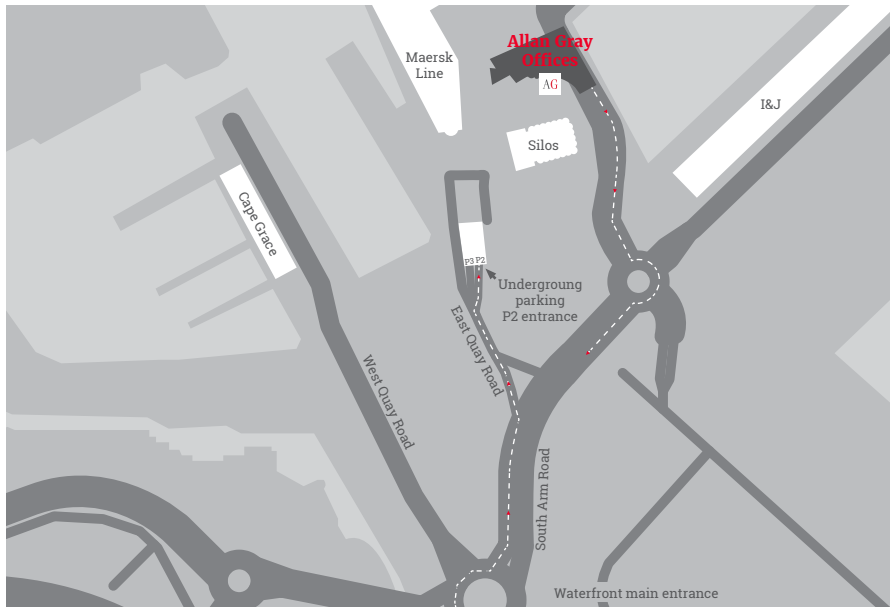

ALLAN GRAY OFFICES CAPE TOWN

[Click here for directions](#)

Address No.1 Silo, Silo Square
V&A Waterfront
Cape Town, 8001

GPS

E 18° 25' 21.5184"
S 33° 54' 27.76320"

ALLAN GRAY
LONG-TERM INVESTING

Directions from the N1/N2:

- Take the N1 or N2 to Cape Town
- At the CTICC/V&A Waterfront intersection turn right onto Walter Sisulu Avenue and continue straight into the V&A Waterfront
- At the circle take the third exit onto South Arm Road
- Take your first left onto East Quay Road followed by the off-ramp
- Follow the signage to P2 where you will find the 'Allan Gray Visitors Parking'
- Take the lift or stairs to the 'Upper Ground' (UG) level and walk to reception area
- When leaving the building, please speak to our receptionists about validating your parking ticket